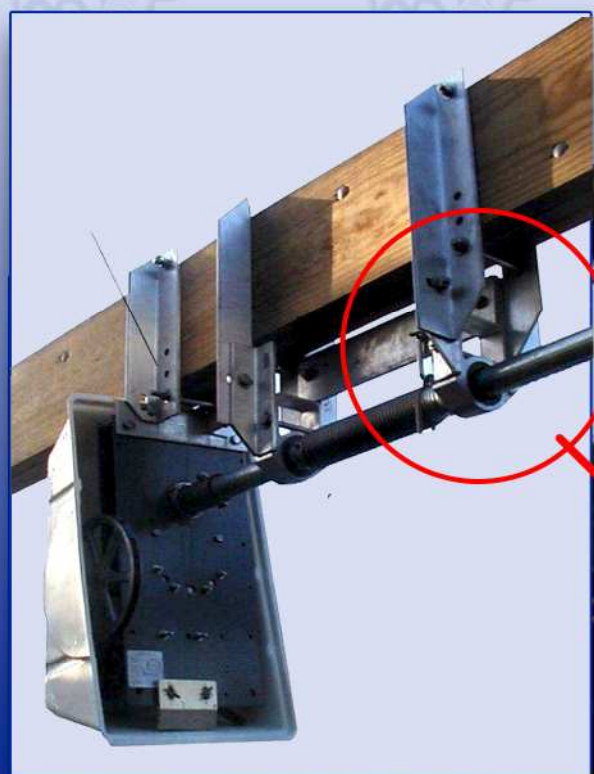

BOAT HOUSE TRUSS ASSEMBLY

By IMM/QUALITY BOAT LIFTS

**Complete Boat Lift and Roof Support System all in one!
You choose sheathing and roofing materials, We'll make it work!**

- Boat Lift
- Roof Bands
- Roof Trusses
- Roof Support Brackets

For Our Nearest Dealer, Call Toll Free : (800) 669-3515

To Learn More About Our Products, Please Visit Us On The Web @ www.immboatlifts.com OR www.qualityboatlifts.com

**Side Mount
Bracket**

Side mount brackets allow installation of a standard vertical lift inside of your boathouse.

This type of installation is usually seen in boathouses where space is a non-issue.

Lift Hanger Bearings are the most common and cost effective way to mount a lift inside a new or existing boathouse.

**Lift Hanger
Bearings**