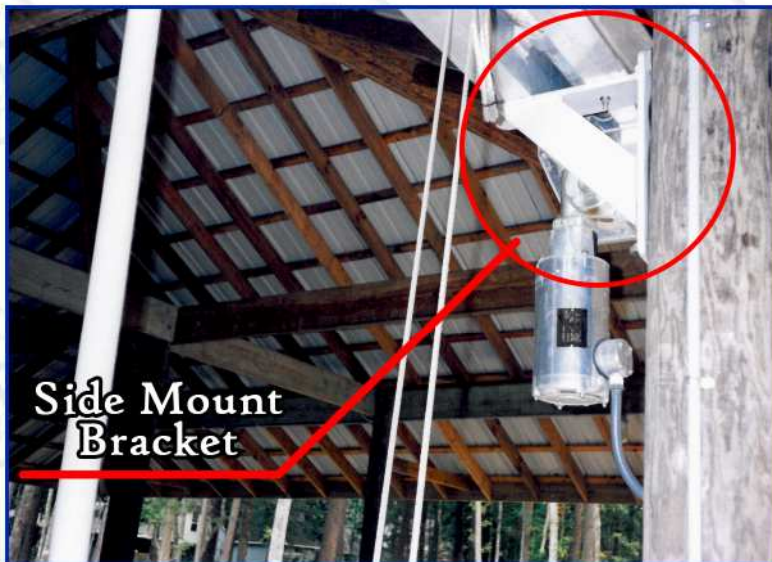

BOAT HOUSE TRUSS ASSEMBLY

By IMM/QUALITY BOAT LIFTS

**Complete Boat Lift and Roof Support System all in one!
You choose sheathing and roofing materials, We'll make it work!**

- Boat Lift
- Roof Bands
- Roof Trusses
- Roof Support Brackets

For Our Nearest Dealer, Call Toll Free : (800) 669-3515

To Learn More About Our Products, Please Visit Us On The Web @ www.immboatlifts.com OR www.qualityboatlifts.com

**Side Mount
Bracket**

Side mount brackets allow installation of a standard vertical lift inside of your boathouse.

This type of installation is usually seen in boathouses where space is a non-issue.

Lift Hanger Bearings are the most common and cost effective way to mount a lift inside a new or existing boathouse.

**Lift Hanger
Bearings**