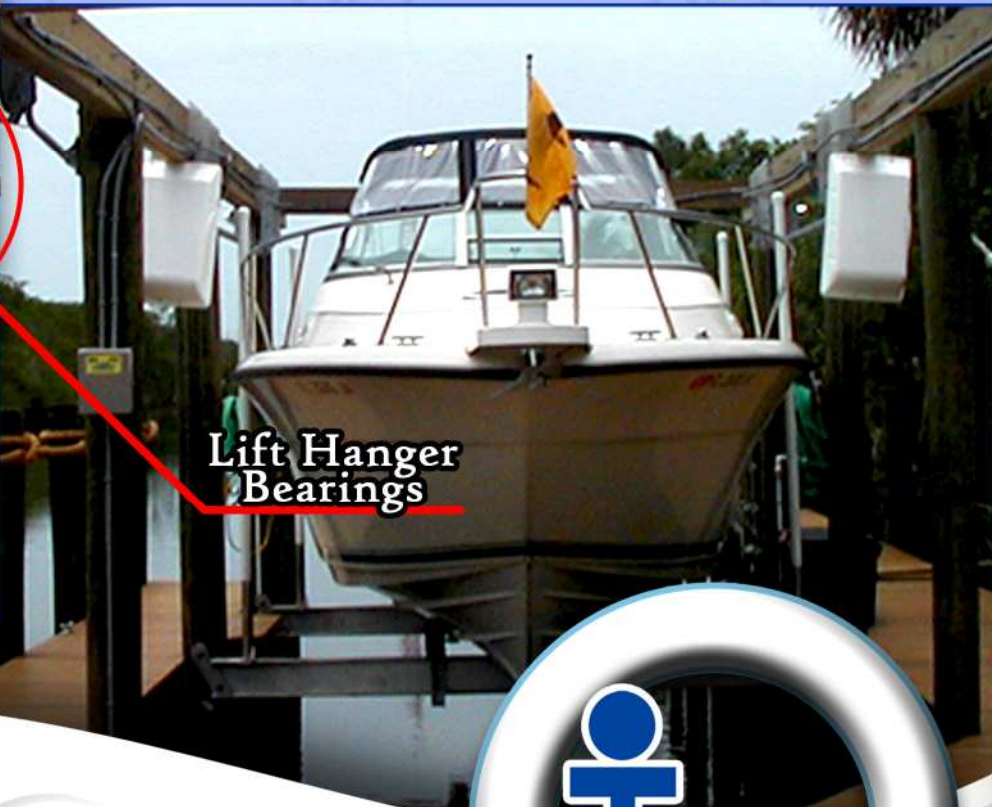

BOAT HOUSE TRUSS ASSEMBLY

By IMM/QUALITY BOAT LIFTS

**Complete Boat Lift and Roof Support System all in one!
You choose sheathing and roofing materials, We'll make it work!**

- Boat Lift
- Roof Bands
- Roof Trusses
- Roof Support Brackets

For Our Nearest Dealer, Call Toll Free : (800) 669-3515

To Learn More About Our Products, Please Visit Us On The Web @ www.immboatlifts.com OR www.qualityboatlifts.com

**Side Mount
Bracket**

Side mount brackets allow installation of a standard vertical lift inside of your boathouse.

This type of installation is usually seen in boathouses where space is a non-issue.

Lift Hanger Bearings are the most common and cost effective way to mount a lift inside a new or existing boathouse.

**Lift Hanger
Bearings**