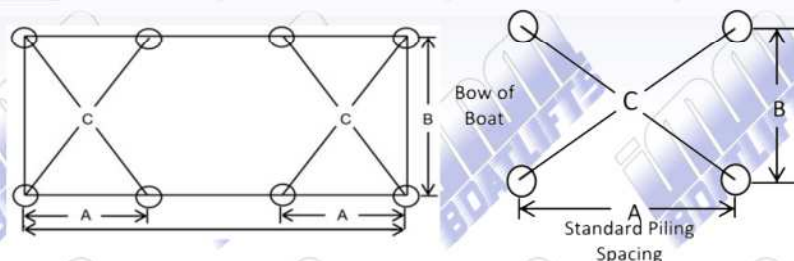

For Our Nearest Dealer, Call Toll Free : (800) 669-3515
To Learn More About Our Products, Please Visit Us On The Web @ www.immboatlifts.com